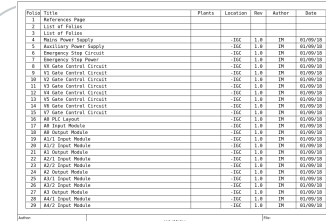

Tabloya Naverokê

- [Basics](#) ▾
- [Interface](#) ▾
- [Preferences](#) ▾
- [Rêvename](#) ▾
- [Folio](#) ▾
- [Pêve](#) ▾
- [Serek](#) ▾
- [Schema](#) ▾
- [Xet](#) ▾
- [Raporên](#) ▾
- [Hinardekirin û çapkirin](#) ▾
- [Xanîber](#) ▾

Belgekirina QElectroTech

Basics

Preferences

Rêvename

Folio

Pêve

Serek

Schema

Raporên